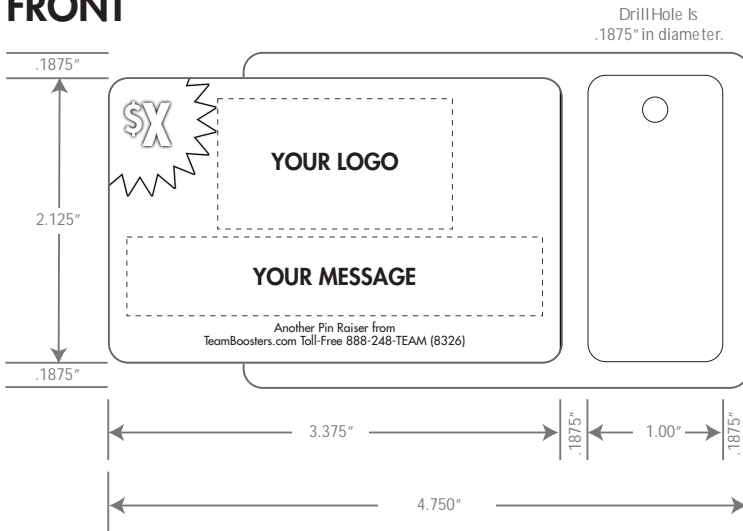

CARD LAYOUT FORM

(Use this form for Member Cards + Pin with Key Tag)

FRONT

☐ Preferred Card Color: _____

☐ Our Group Colors: _____ / _____ / _____

☐ Our Mascot or Logo is: _____

☐ Our Sales Price is: _____

☐ Our Fundraising Message is: _____

_____

_____

_____

EMAIL ANY IMAGES to
ART@TEAMBOOSTERS.COM

Select All That Apply

☐ Print Our Custom Photo of: _____

☐ Use Stock Background of: (List Sport) _____

☐ Print Schedule (Optional – See Below)

☐ Other: _____

_____

_____

_____

_____