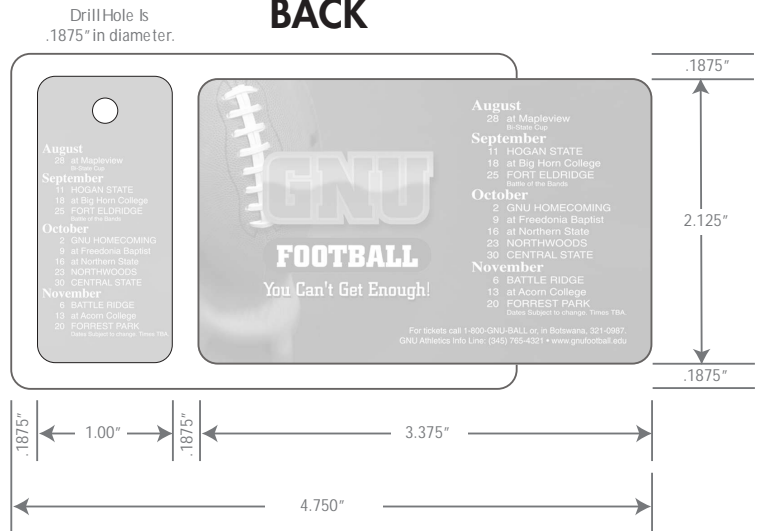

BACK

TEAM SCHEDULE (Optional)

Month	Date	Home/Away	Opponent

Month	Date	Home/Away	Opponent